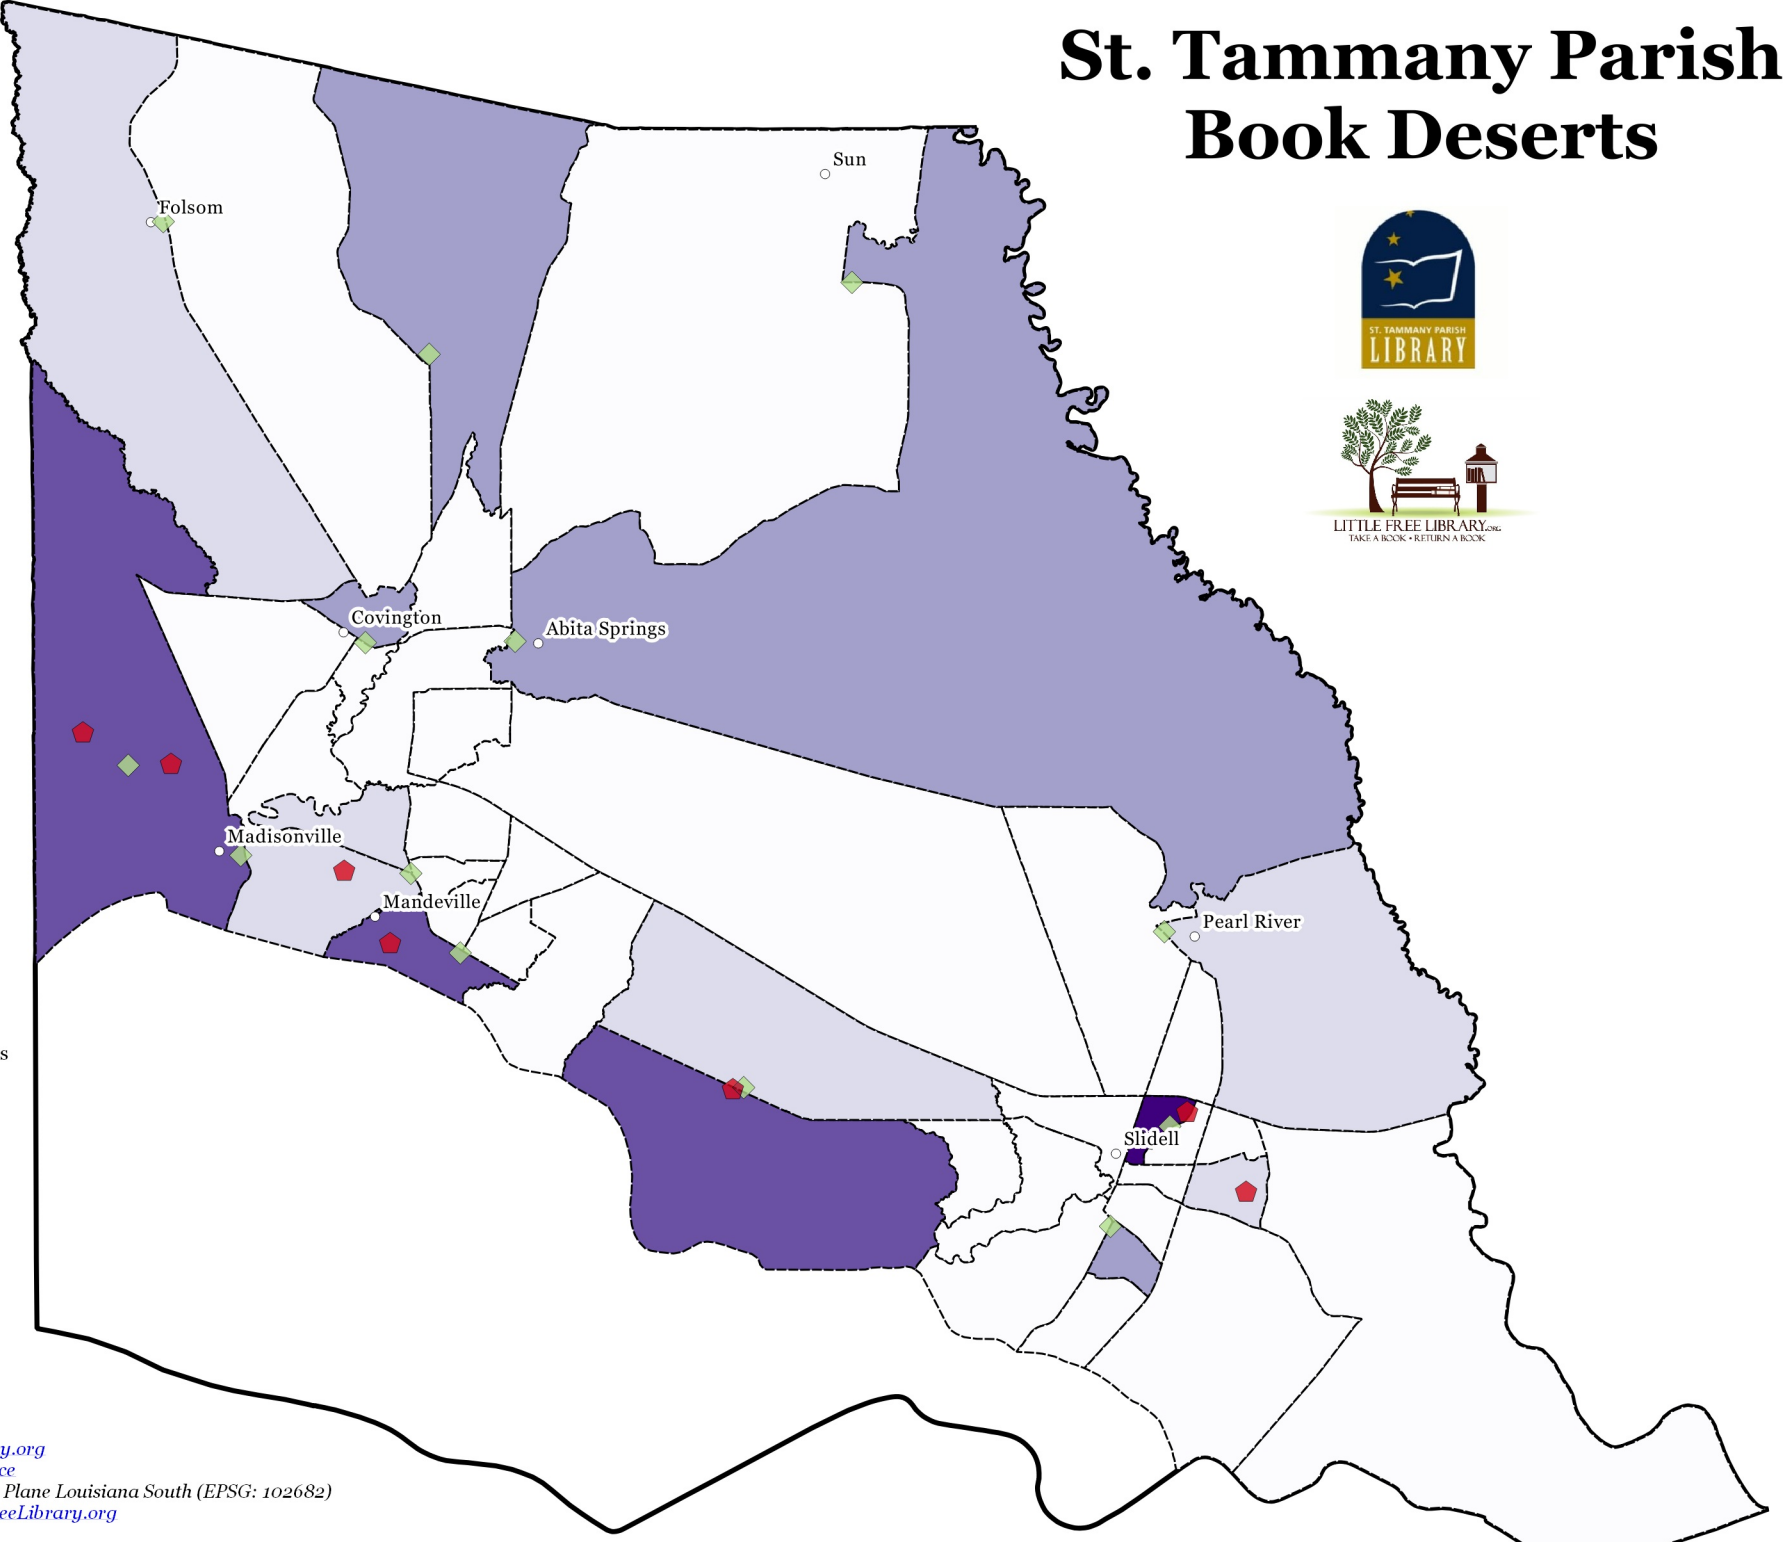

St. Tammany Parish Book Deserts

Legend

- ◆ Little Free Library
- ◆ Parish Library
- Cities
- ▭ Parish Boundary

Libraries per 5,000 people

0.00 - 0.50
0.50 - 1.00
1.00 - 1.50
1.50 - 2.00
2.00 - 2.16

This map of St. Tammany Parish in southeast Louisiana plots libraries per 5,000 people in an effort to identify potential "book deserts" in the region. Places with high population density and low library counts, like the area between Covington and Mandeville, could be good locations for new library branches and/or Little Free Libraries.

Book Deserts: *New York Magazine*
 Population Data: *US Census Tracts 2010*
 Library Data: *Google Maps & LittleFreeLibrary.org*
 City Data: *St. Tammany Parish Assessor's Office*
 Coordinate Reference System: *NAD 1983 State Plane Louisiana South (EPSG: 102682)*
 Logos: *St. Tammany Parish Library & LittleFreeLibrary.org*
 Map Author: *R. Michael McNeil III*
 Map Date: *2016-09-15*